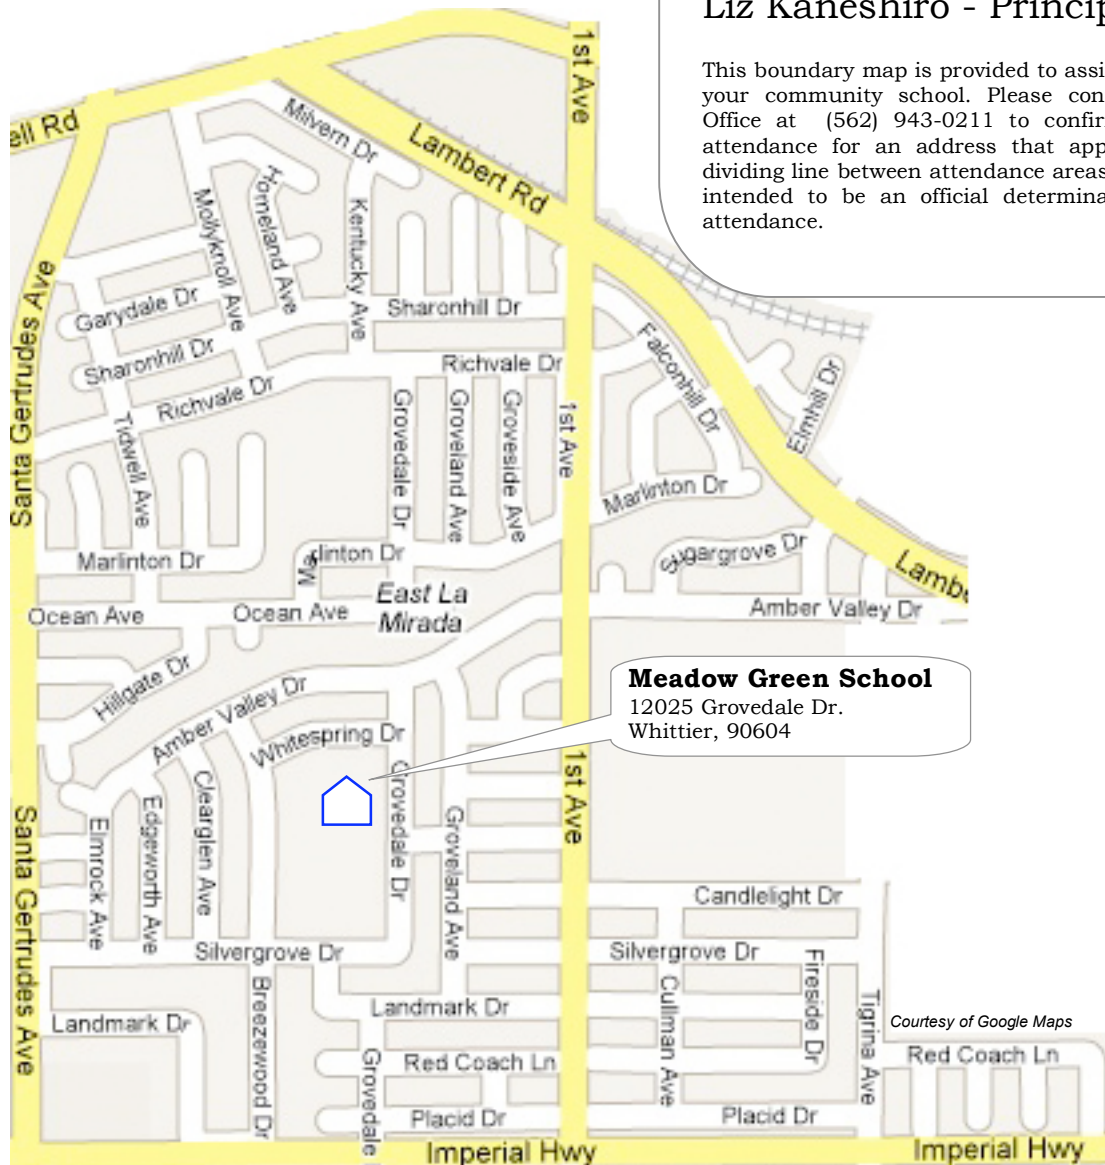

# MEADOW GREEN ELEMENTARY SCHOOL

12025 Grovedale Drive  
Whittier, California 90604  
(562) 902-4241  
Liz Kaneshiro - Principal

This boundary map is provided to assist you in locating your community school. Please contact the District Office at (562) 943-0211 to confirm the school of attendance for an address that appears to be at a dividing line between attendance areas. This map is not intended to be an official determinant for school of attendance.

**Meadow Green School**  
12025 Grovedale Dr.  
Whittier, 90604

Courtesy of Google Maps